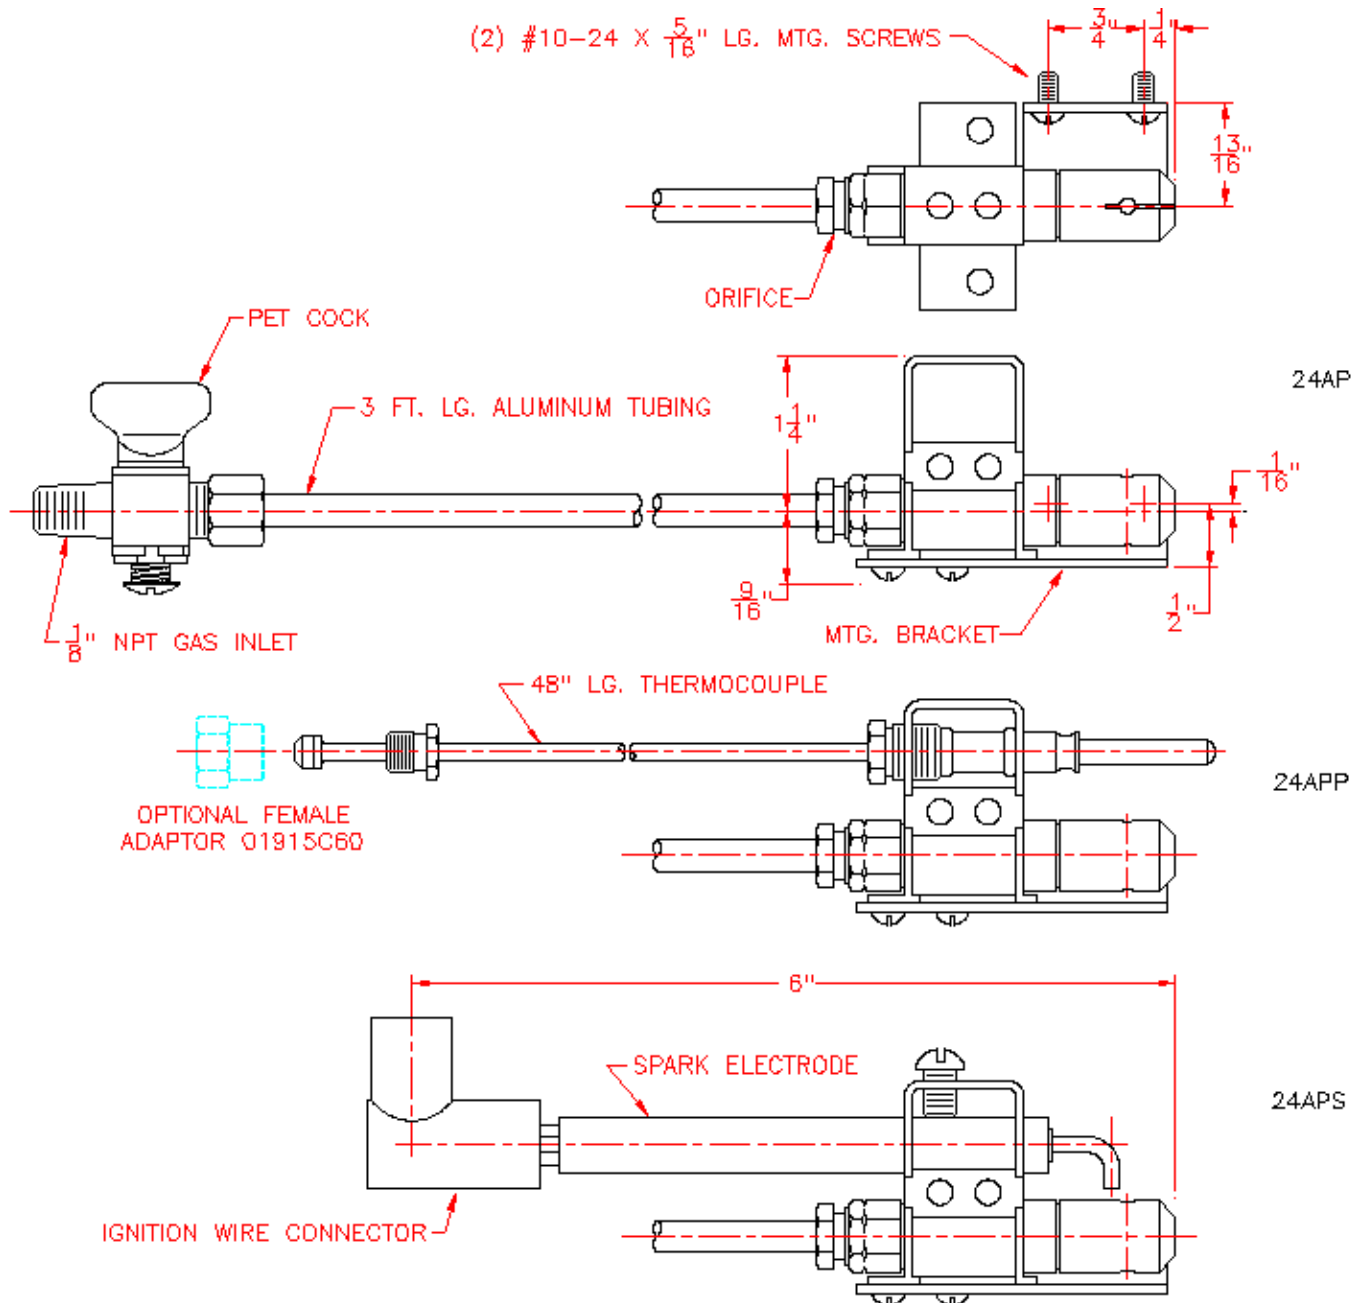

BASO PILOTS

24 AP DIMENSIONS

FOR 24AP WITH THERMOCOUPLE AND SPARK (24PP-S) CONSULT FACTORY

ORDERING INFORMATION

1. Specify model No. and quantity.
2. Specify orifice (NAT, MFG, LP)
3. Shipping instructions.