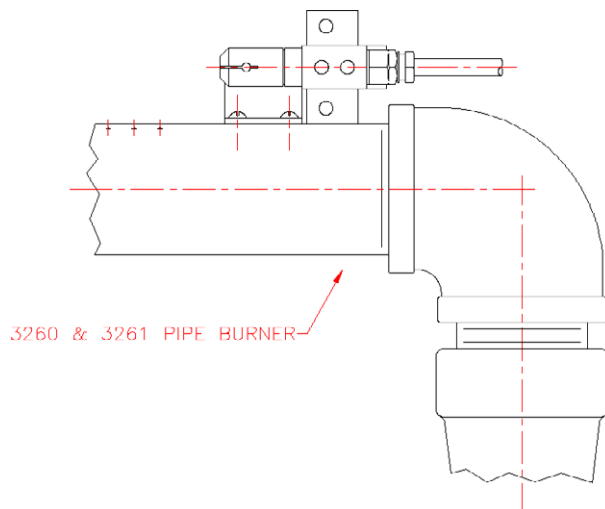

24 AP SERIES

Baso Pilots type AP are used on atmospheric burners as shown in Figures 1, 2, and 3 and are available for types of gases shown in Table 1.

Models include AP Baso Pilot with pet cock and mounting bracket, APP with thermocouple and APS with spark electrode. Pilots are to be used with Baso valves and controls.

TABLE 1

SUFFIX	ORIFICE DIA
NAT	0.023"
MFG	0.032"
LP	0.012"

CAUTION: Operation of combustion equipment can be hazardous resulting in bodily injury or equipment damage. Each burner should be supervised by a combustion safeguard and only qualified personnel should install, make system adjustments and perform any required service.

ORDAN THERMAL PRODUCTS LTD
Combustion Equipment & Controls for Industry
21 Amber St # 9, Markham Ontario Canada L3R 4Z3
Tel: (905) 475-9292 Fax: (905) 475-3286
www.ordanthermal.com

NOTICE: Pyronics practices a policy of continuous improvement in the design of its products. It reserves the right to change the specifications at any time without prior notice.