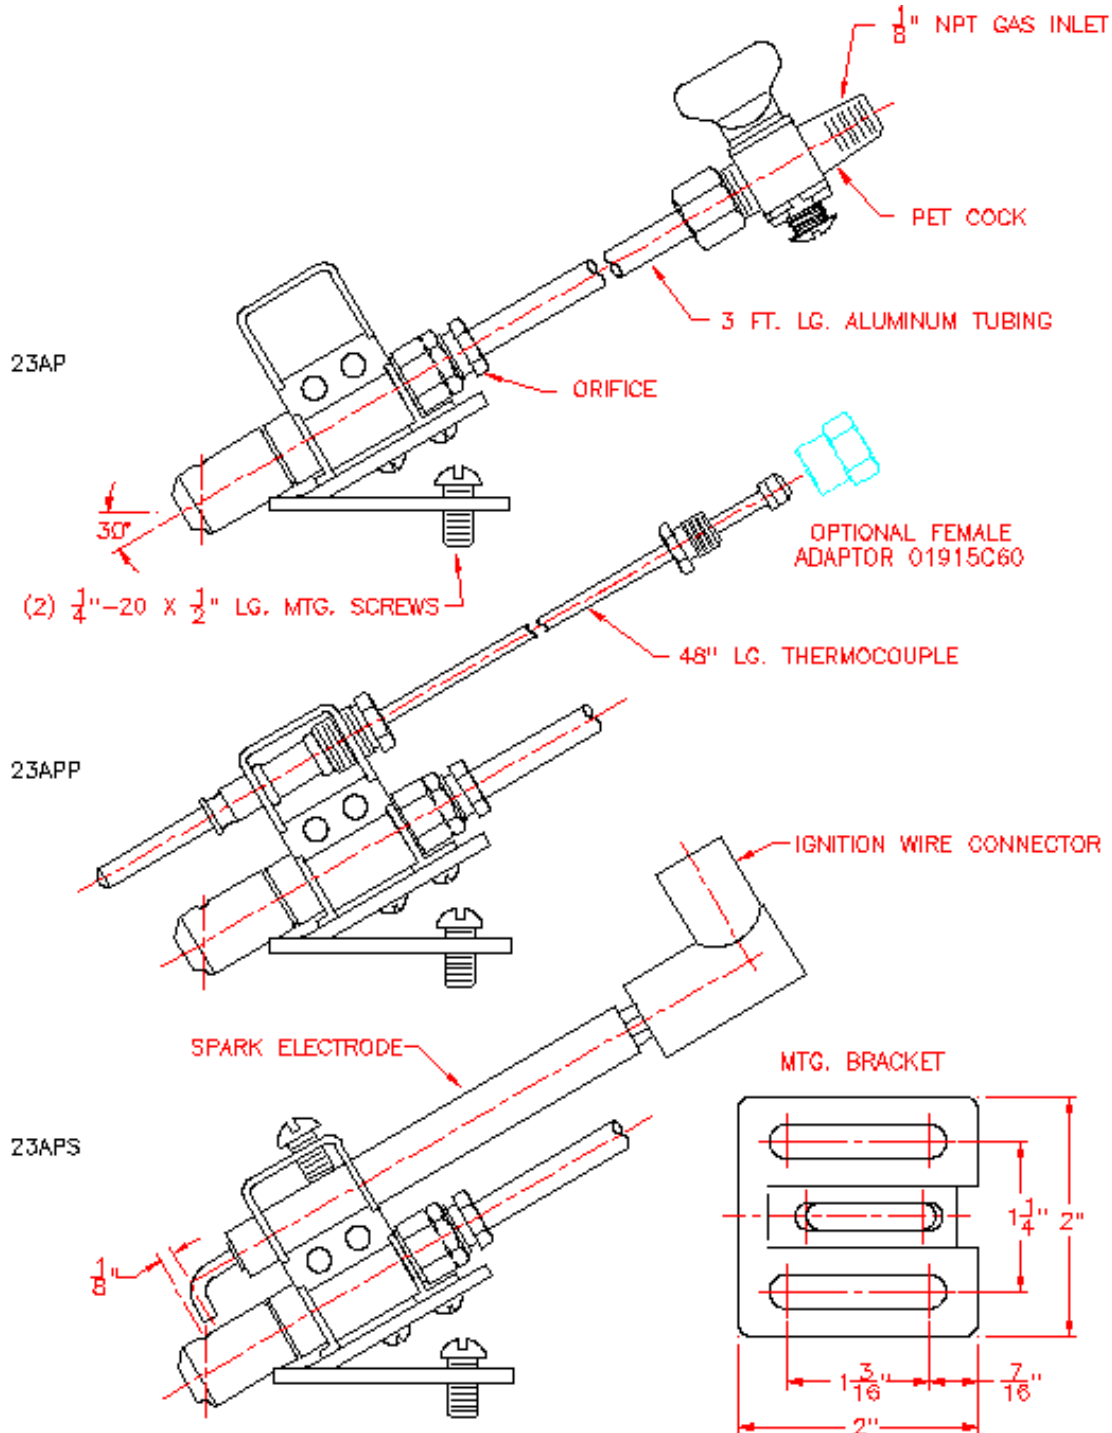

BASO PILOTS

22 AP DIMENSIONS

FOR 22AP WITH THERMOCOUPLE AND SPARK (22PP-S) CONSULT FACTORY

BASO PILOTS

23 AP DIMENSIONS

FOR 23AP WITH THERMOCOUPLE AND SPARK (23PP-S) CONSULT FACTORY

CAUTION: Operation of combustion equipment can be hazardous resulting in bodily injury or equipment damage. Each burner should be supervised by a combustion safeguard and only qualified personnel should install, make system adjustments and perform any required service.