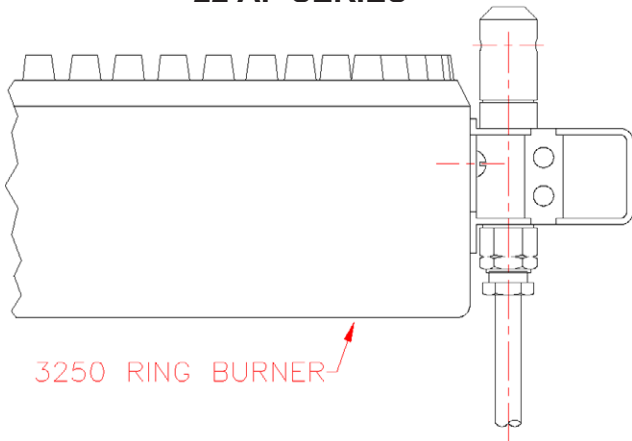

BASO PILOTS ATMOSPHERIC

MODEL: 3275

Revision: 0

BULLETIN
3275

22 AP SERIES

23 AP SERIES