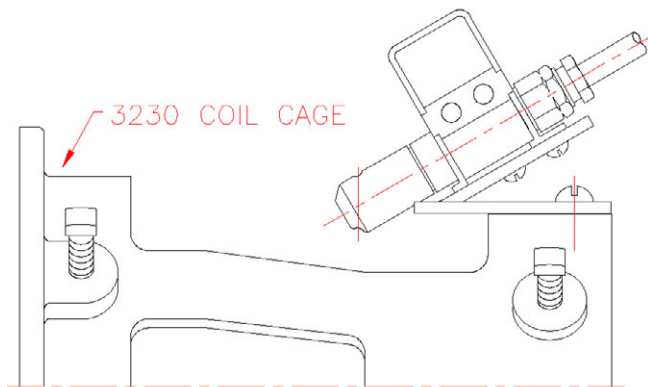

BASO PILOTS ATMOSPHERIC

MODEL: 3275

Revision: 0

BULLETIN
3275

22 AP SERIES

23 AP SERIES

24 AP SERIES

Baso Pilots type AP are used on atmospheric burners as shown in Figures 1, 2, and 3 and are available for types of gases shown in Table 1.

Models include AP Baso Pilot with pet cock and mounting bracket, APP with thermocouple and APS with spark electrode. Pilots are to be used with Baso valves and controls.

TABLE 1

SUFFIX	ORIFICE DIA
NAT	0.023"
MFG	0.032"
LP	0.012"

CAUTION: Operation of combustion equipment can be hazardous resulting in bodily injury or equipment damage. Each burner should be supervised by a combustion safeguard and only qualified personnel should install, make system adjustments and perform any required service.

ORDAN THERMAL PRODUCTS LTD
Combustion Equipment & Controls for Industry
21 Amber St # 9, Markham Ontario Canada L3R 4Z3
Tel: (905) 475-9292 Fax: (905) 475-3286
www.ordanthermal.com

NOTICE: Pyronics practices a policy of continuous improvement in the design of its products. It reserves the right to change the specifications at any time without prior notice.