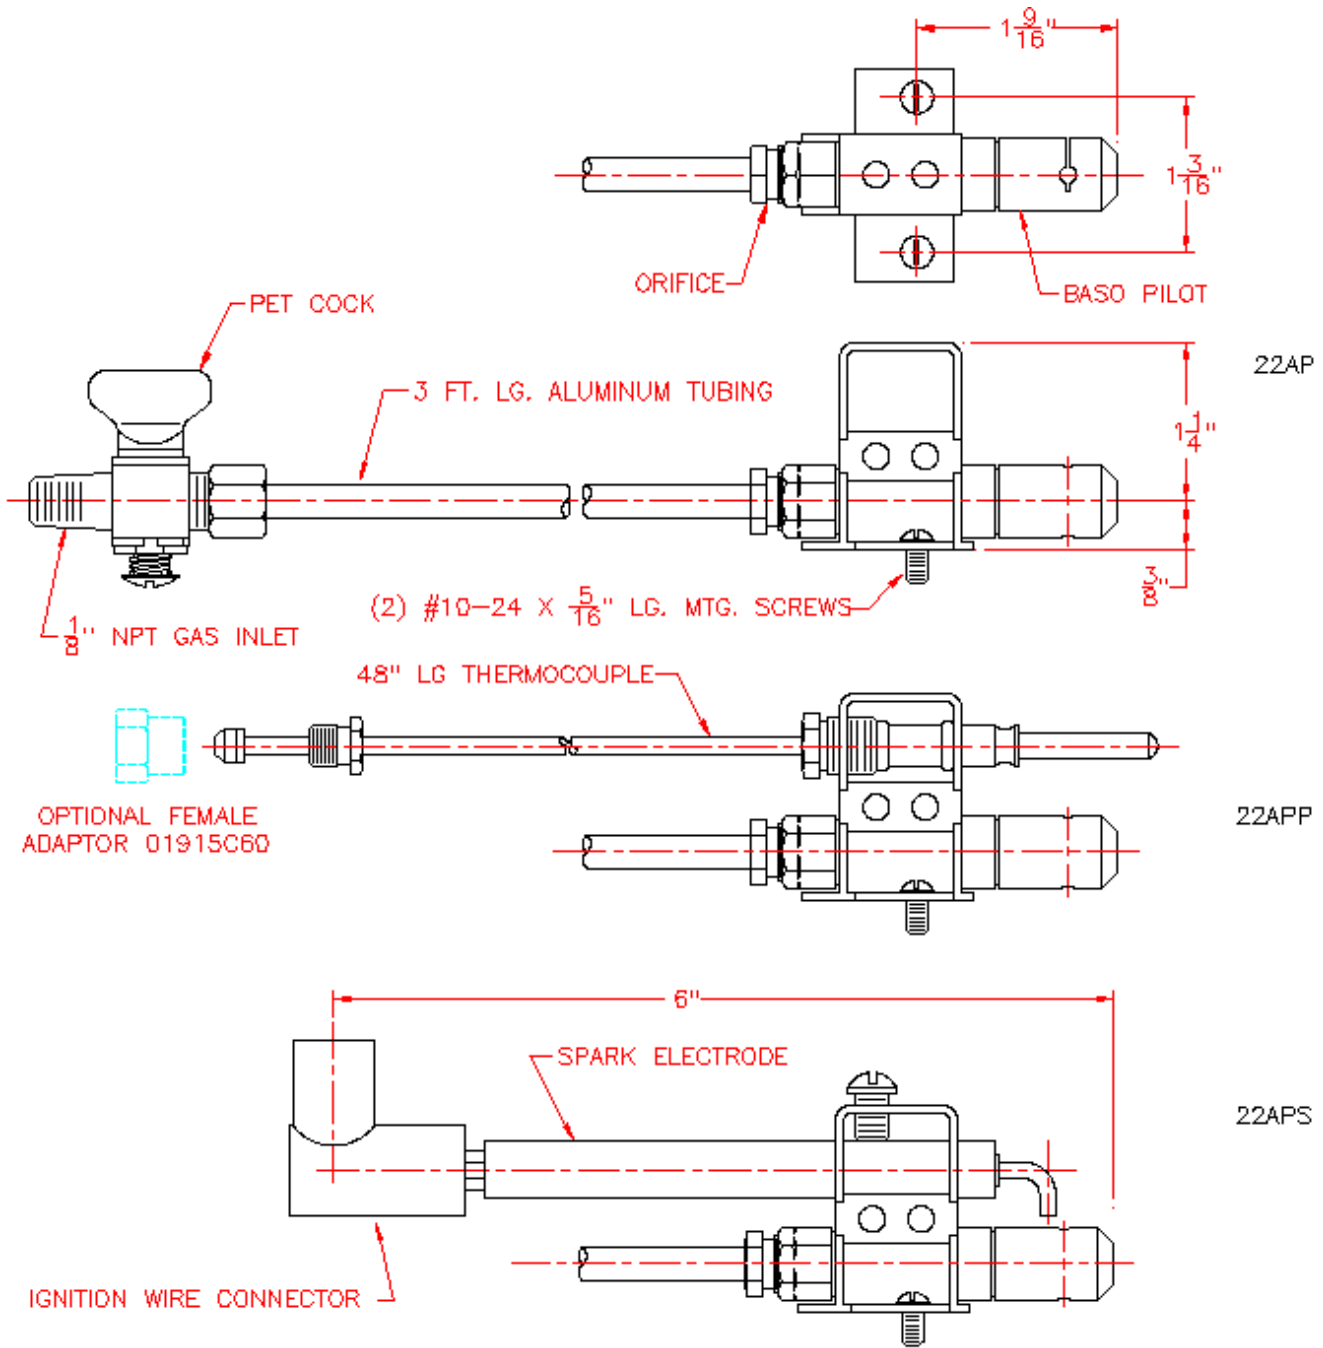

BASO PILOTS

22 AP DIMENSIONS

FOR 22AP WITH THERMOCOUPLE AND SPARK (22PP-S) CONSULT FACTORY