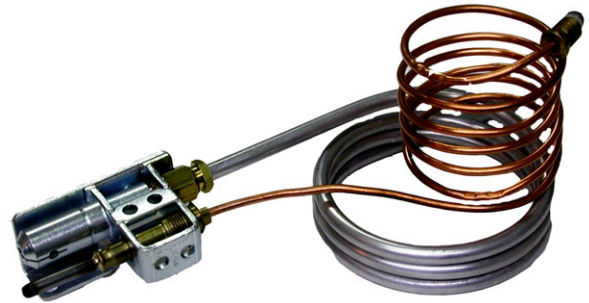

BASO PILOTS ATMOSPHERIC

MODEL: 3275

Revision: 0

BULLETIN
3275

22 AP SERIES

23 AP SERIES

24 AP SERIES

Baso Pilots type AP are used on atmospheric burners as shown in Figures 1, 2, and 3 and are available for types of gases shown in Table 1.

Models include AP Baso Pilot with pet cock and mounting bracket, APP with thermocouple and APS with spark electrode. Pilots are to be used with Baso valves and controls.

TABLE 1

SUFFIX	ORIFICE DIA
NAT	0.023"
MFG	0.032"
LP	0.012"